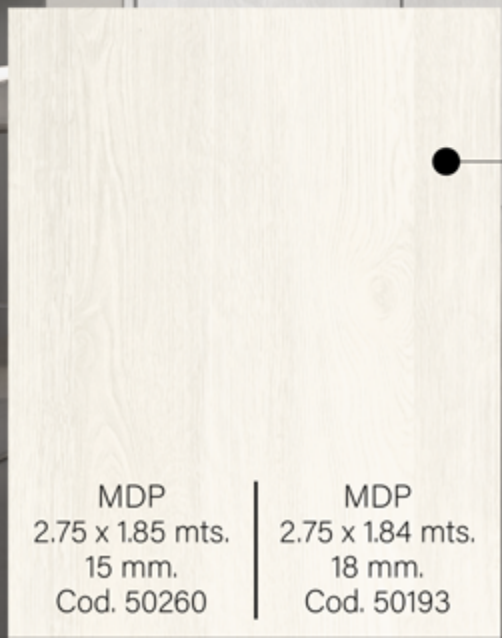

LUNAR  
DURATEX

MDP  
2.75 x 1.84 mts.  
18 mm.  
Cod. 50223

IBIZA  
DURATEX

MDP  
2.75 x 1.85 mts.  
15 mm.  
Cod. 50260

MDP  
2.75 x 1.84 mts.  
18 mm.  
Cod. 50193

CARVALHO EVORA  
DURATEX

MDP  
2.75 x 1.85 mts.  
18 mm.  
Cod. 50228